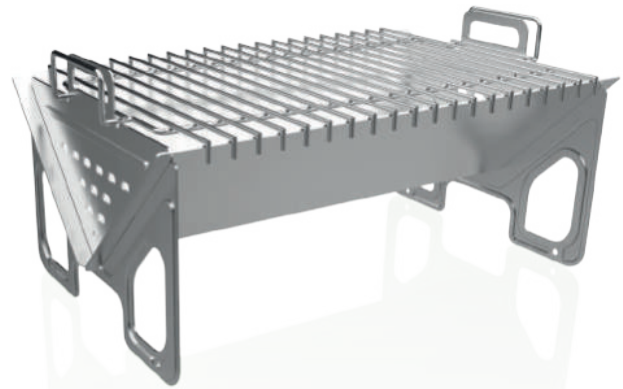

ROXA®

SINCE 1908

BARBECUE F
BARBACOA F
IRON | HIERRO | 2 mm