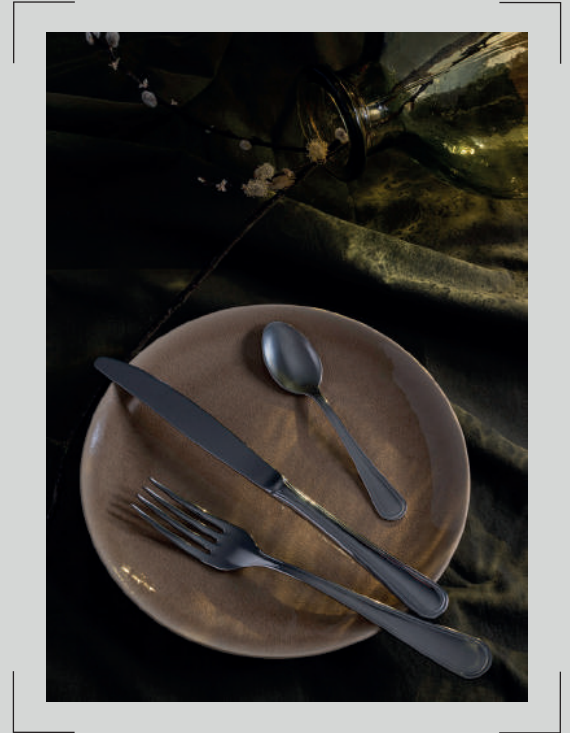

CRISTEMA®

HANDS OF SOUL

DESNA

When simplicity and elegance come together, Desna is born. A model capable of enhancing your table in the best way possible.

| Material	18/10 AISI 304
| Thickness-Espesor	2,5mm
| Finishing-Acabado	Polished (High Shine) Pulido (Alto Brillo)