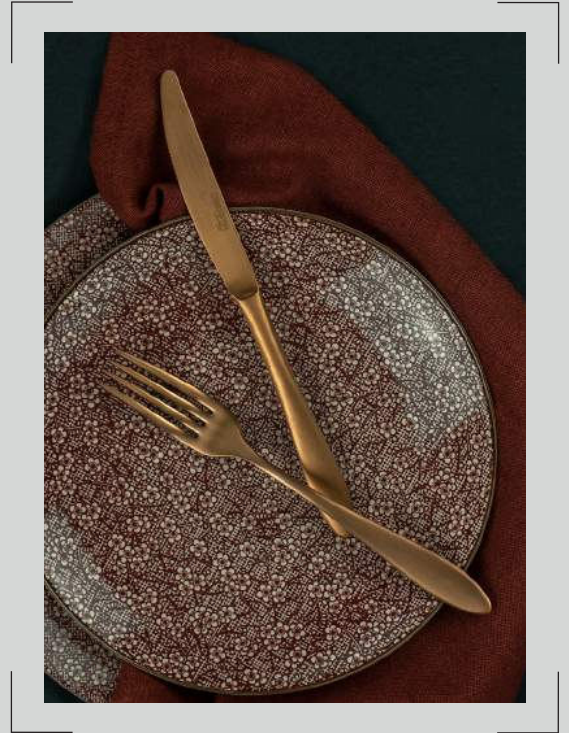

CRISTEMA®

HANDS OF SOUL

COLOMBO

Colombo is characterized by its gently curved and symmetrical lines. It is the reflection of the balance and harmony. Colombo is a classic model that suits any environment.

| Material	18/10 AISI 304
| Thickness-Espesor	3,0mm
| Finishing-Acabado	Polished (High Shine) Pulido (Alto Brillo)