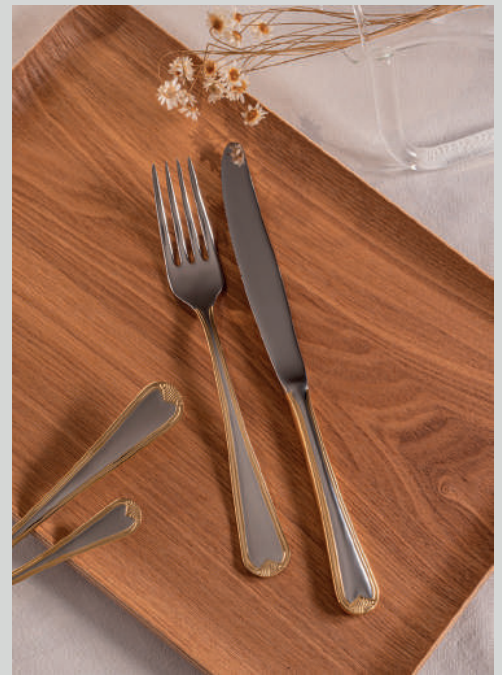

CRISTEMA®

HANDS OF SOUL

PRETÓRIA

STOCK NOT AVAILABLE
STOCK NO DISPONIBLE

Governmental and powerful, Pretoria is where everything happens and executive power prevails. In a classic, detailed and elegant style, we brought to life this model full of personality.

| Material	18/10 AISI 304
| Thickness-Espesor	2,5mm
| Finishing-Acabado	Polished (High Shine) Pulido (Alto Brillo)