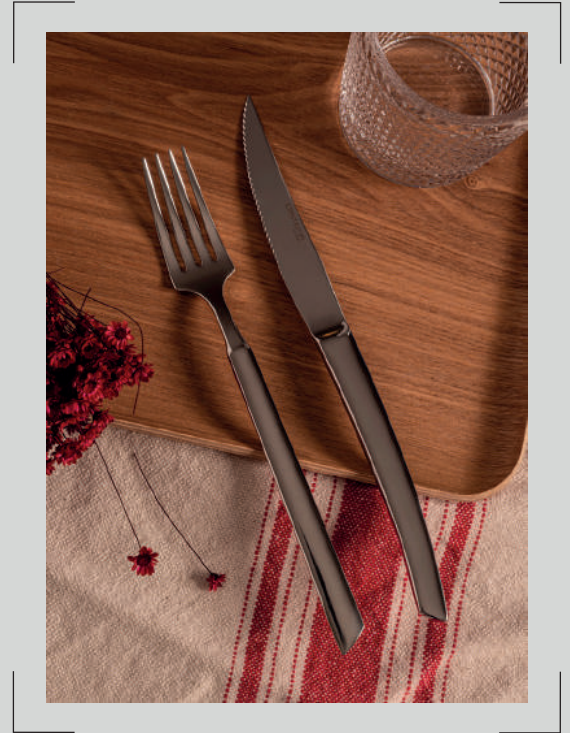

CRISTEMA®

HANDS OF SOUL

MANAUS

Iconic capital of Amazonas, Manaus is immersed in its dense forests and irregular contours, which served as inspiration of this model designed to satisfy steak lovers. Its timeless and classic design provides an intense and mysterious atmosphere to your table.

| Material	18/10 AISI 304
| Thickness-Espesor	4,0mm
| Finishing-Acabado	Polished (High Shine) Pulido (Alto Brillo)