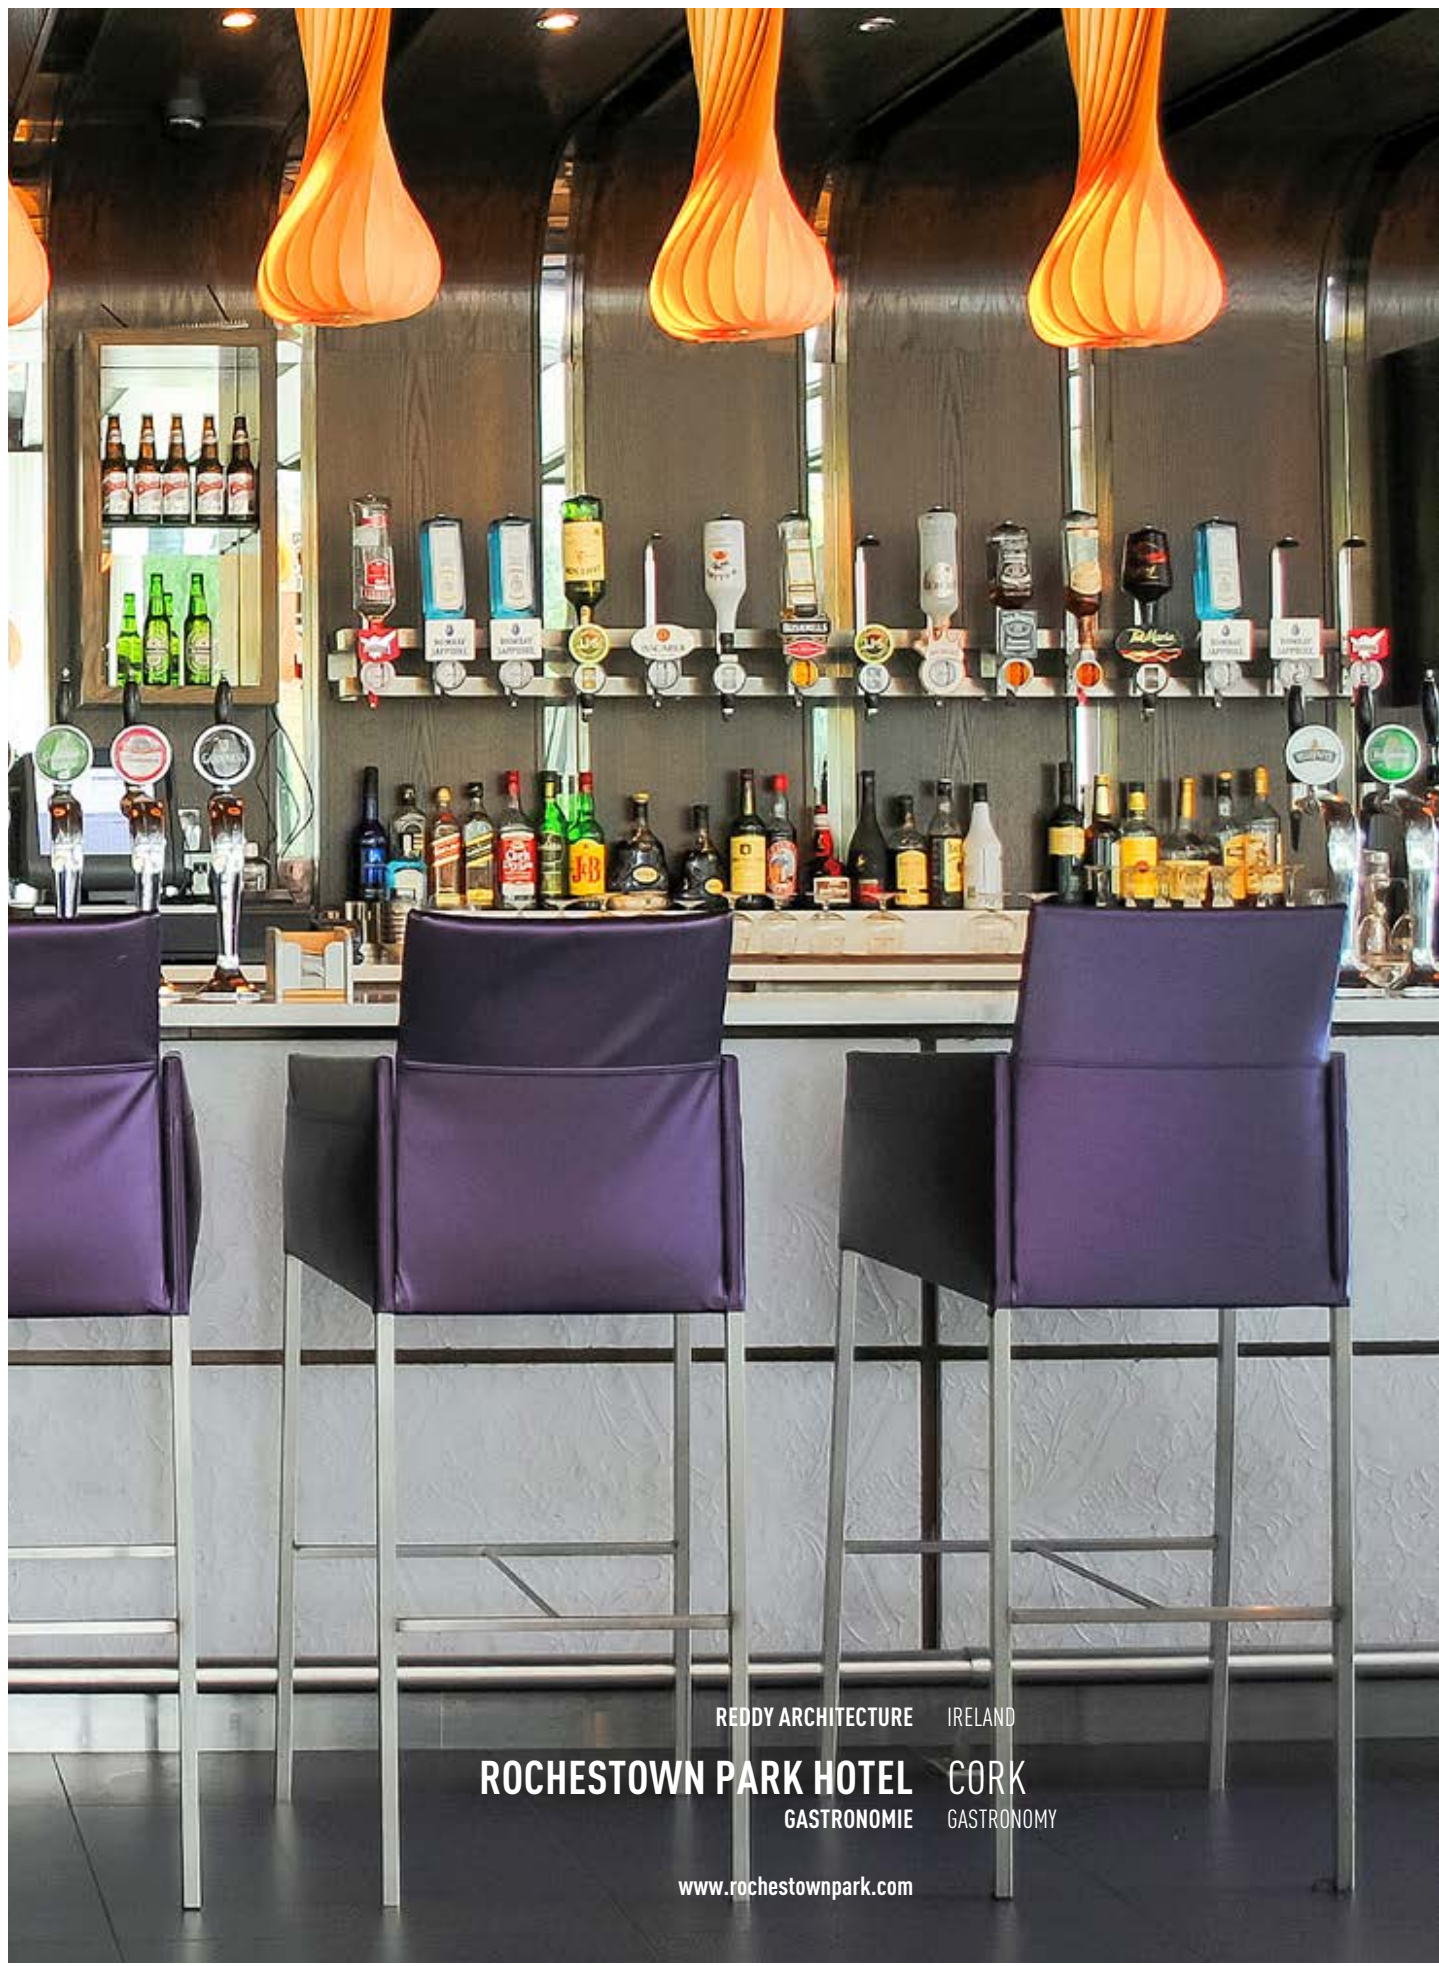

REDDY ARCHITECTURE IRELAND

ROCHESTOWN PARK HOTEL CORK
GASTRONOMIE GASTRONOMY

www.rochestownpark.com

TEXAS KFF
BARHOCKER BAR STOOL

4-FUSS-ECKROHRGESTELL | FLOCKENKISSEN BOMBIERT
4-LEG ANGULAR STEEL FRAME | FLAKE CUSHION PUFFY