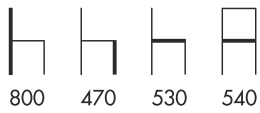

designed by Yago Sarri

IBO B

IBO A

designed by Yago Sarri

IBO BST

designed by Yago Sarri

MOON A

designed by Yago Sarri

MOON B

MOON

designed by Yago Sarri

DICA B

DICA A

designed by Yago Sarri

DICA A UPH

DICA