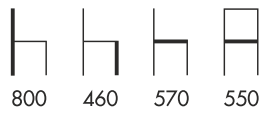

designed by Renzo and Graziella Fauciglietti

COMO B