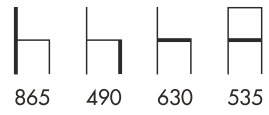

designed by Yago Sarri

RETRO A1