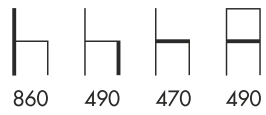

KAUS BST3

KAUS

designed by Yago Sarri

NORR A

NORR B

designed by Yago Sarri

NORR BST

NORR