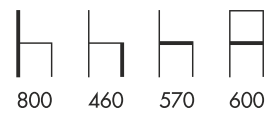

designed by Renzo and Graziella Fauciglietti