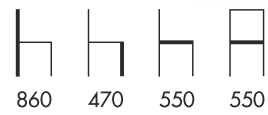

designed by Yago Sarri

CONDAL B