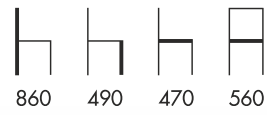

KAUS BST3

KAUS

designed by Yago Sarri

NORR A

NORR B

designed by Yago Sarri

NORR BST

NORR