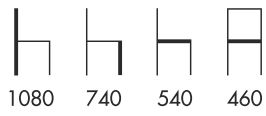

designed by Renzo and Graziella Fuciglietti

OTTO BST

OTTO