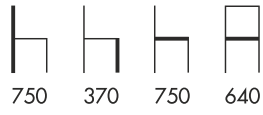

designed by Studio Sagitar

AZURRA BL

AZURRA