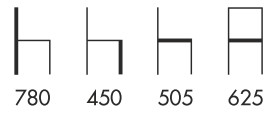

designed by Yago Sarri

UVE BM

designed by Yago Sarri

UVE CM

designed by Yago Sarri

DOMA A

DOMA B UPH

designed by Yago Sarri