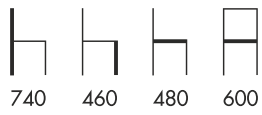

ALIVAR

designed by Studio Sagitar

BELL B

BELL A

designed by Studio Sagitar

BELL BST

designed by Yago Sarri

CAVA BM