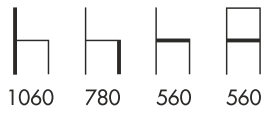

designed by Renzo and Graziella Fuciglietti

COMO BST