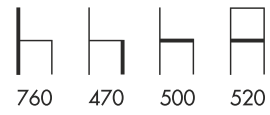

CAVA AM

designed by Yago Sarri

CAVA BSTM

CAVA

designed by Yago Sarri

CAVA B

CAVA A

designed by Yago Sarri