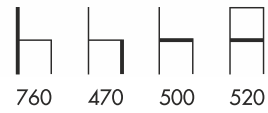

CAVA

designed by Yago Sarri

CAVA B VAR XL

760 470 500 520

CAVA B VAR

760 470 500 520

designed by Yago Sarri

CAVA XL FUPH