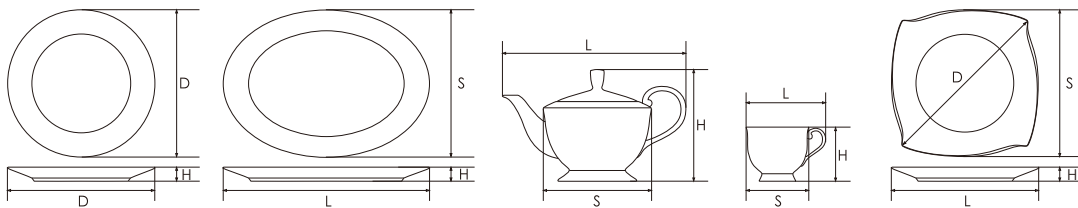

Other instructions

- Vases or interior items should be placed in a stable position.
- Please be careful not to scrape the surface too hard with a knife, as this will create scars (knife marks) on the surface that cannot be removed.
- Please do not place parts of the bone china without glaze in contact with vinegar for an extended period of time, as this will damage the body.

Note for special glazes

- Special glazes, such as reactive glazes, color glazes and matte glazes, are applied on some products.
- As the glazes are sprayed one by one, variations in color are to be expected, and each piece is subtly one of a kind. Please enjoy the uniqueness of the individual pieces.
- It will be more difficult to clean off the stain if you leave it for too long. Please try to clean immediately after use.
- For better storage, it is recommended to have a sheet of paper in between plates to prevent scratches caused by rubbing.

Please note

- Specification may change without prior notice.
- Dimensions in this catalogue may differ slightly from dimensions of actual product.
- Color and shape of the actual product may differ from the color and shape pictured in catalogue, due to printing limitations.

L: Long Length   H: Height
S: Short Length   D: Diameter
Mentioned capacity(cc)is full.