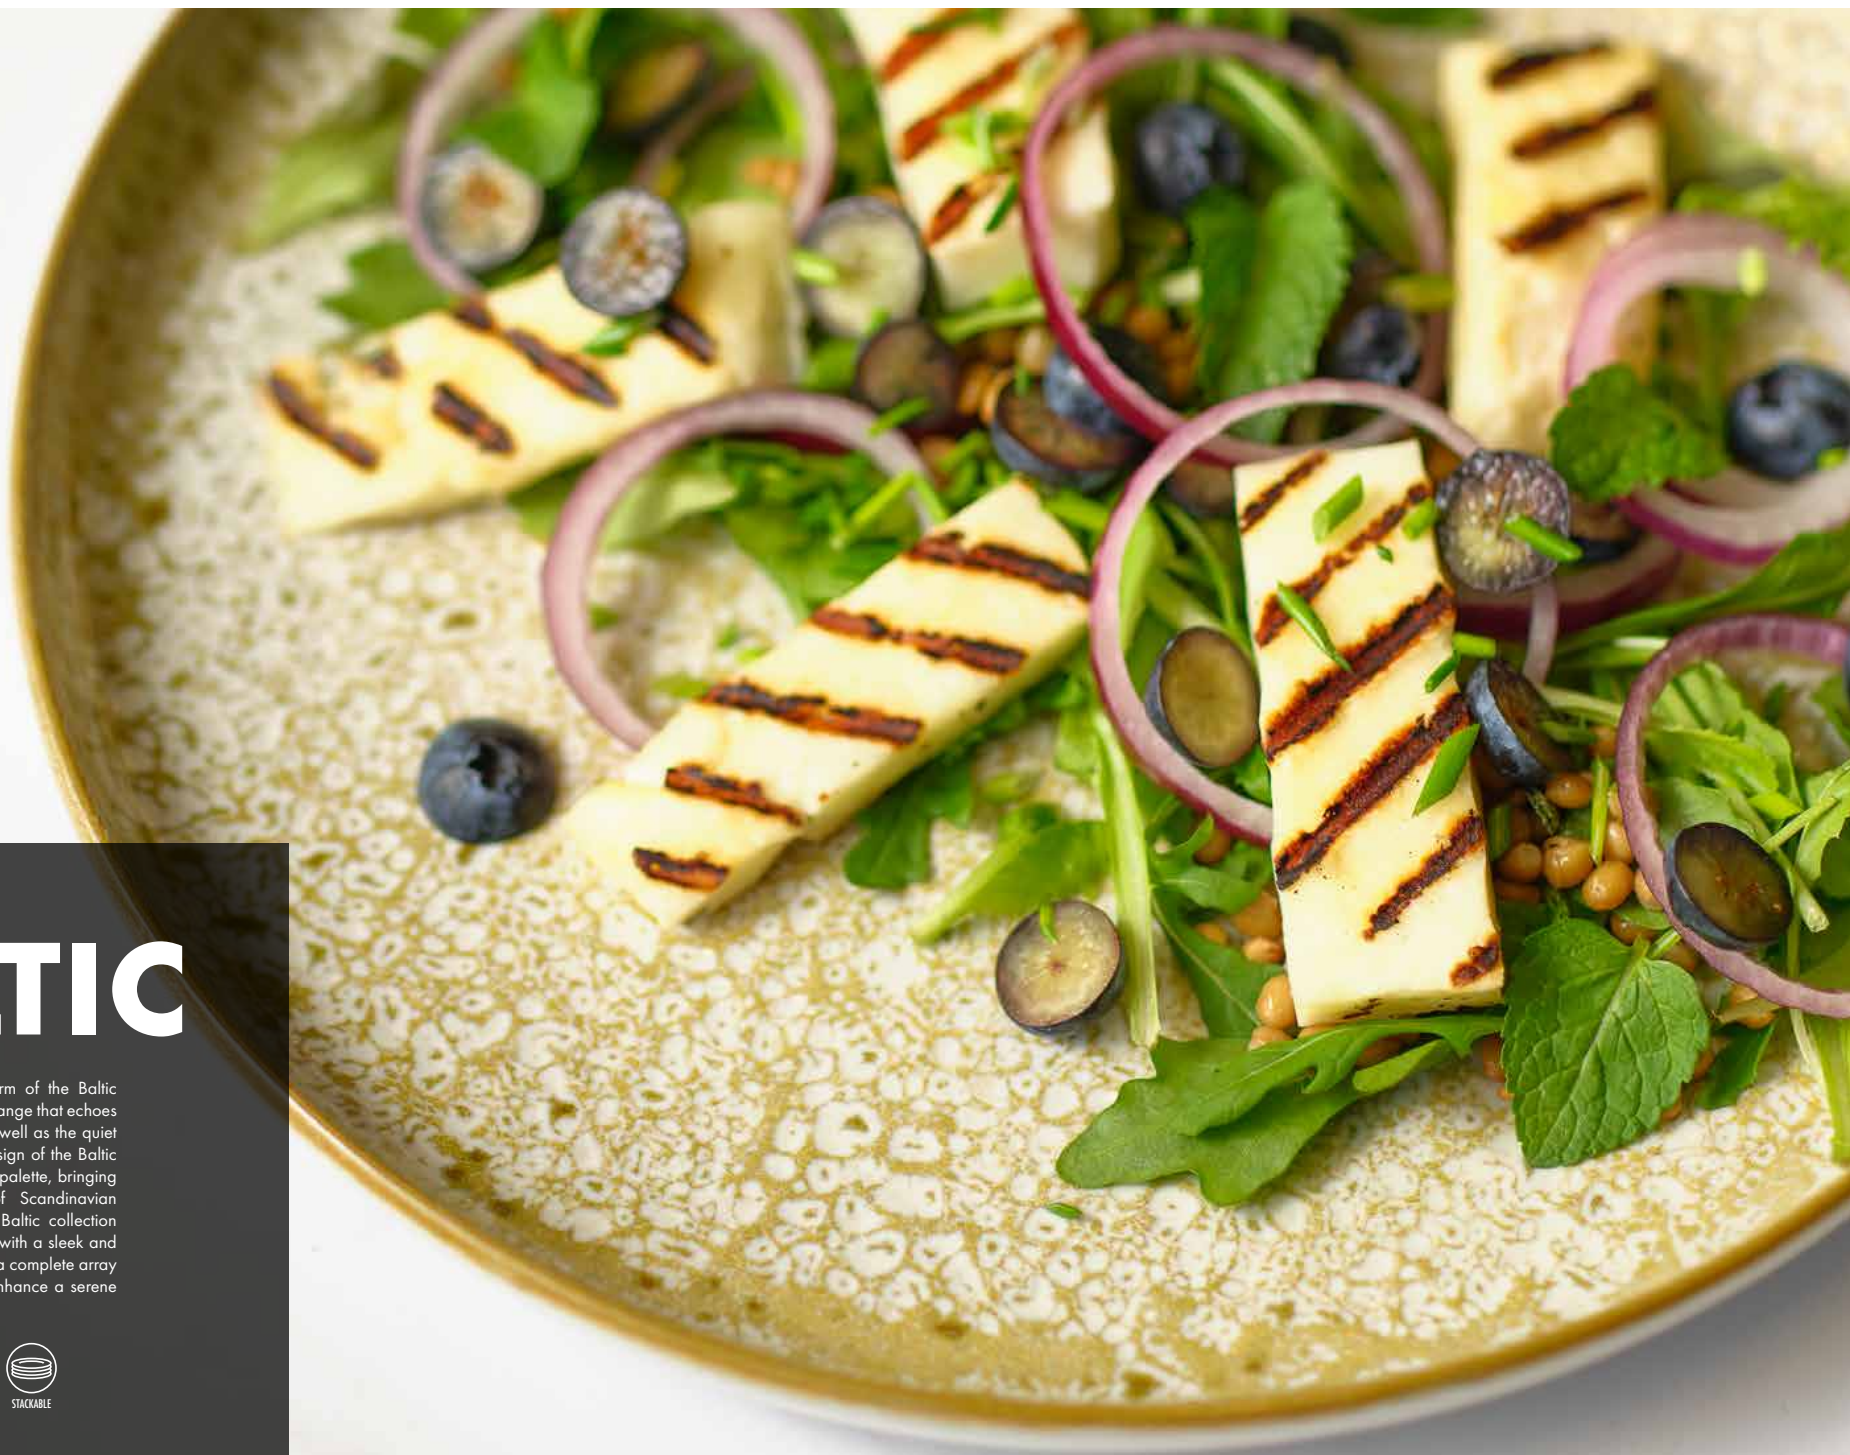

BALTIC

Experience the understated charm of the Baltic collection, a versatile stoneware range that echoes the festive spirit of gatherings as well as the quiet joy of everyday dining. Each design of the Baltic series radiates with a fresh color palette, bringing the minimalist sophistication of Scandinavian design right to your table. The Baltic collection effortlessly combines practicality with a sleek and contemporary aesthetic, offering a complete array of plates, dishes and bowls to enhance a serene and inviting dining atmosphere.

SUPERIOR
STONEWARE

MICROWAVE
SAFE

DISHWASHER
SAFE

STACKABLE