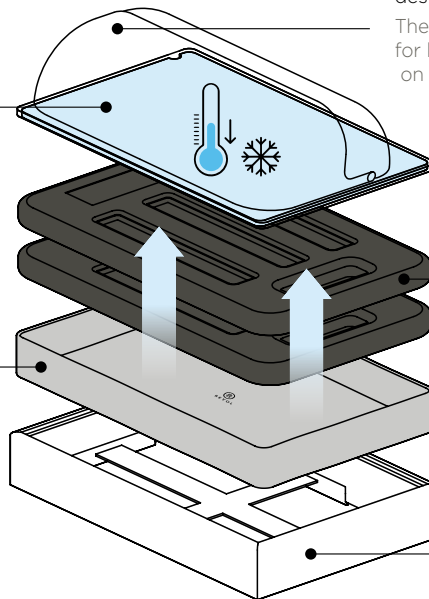

Trays of different sizes, interchangeable, easy to hold, designed for both drinks and food.

Un textile isotherme léger, résistant et parfaitement imperméable, restituant le froid vers les aliments.

A light isothermic textile layer, resistant and perfectly watertight, directing cold air towards the food.