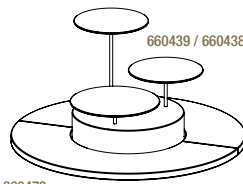

BRICKS ROND
BRICKS ROUND

Nacryl blanc - White Nacryl

411676

Ø 15 cm - H. 4 cm
Ø 6" - H. 1 1/2"