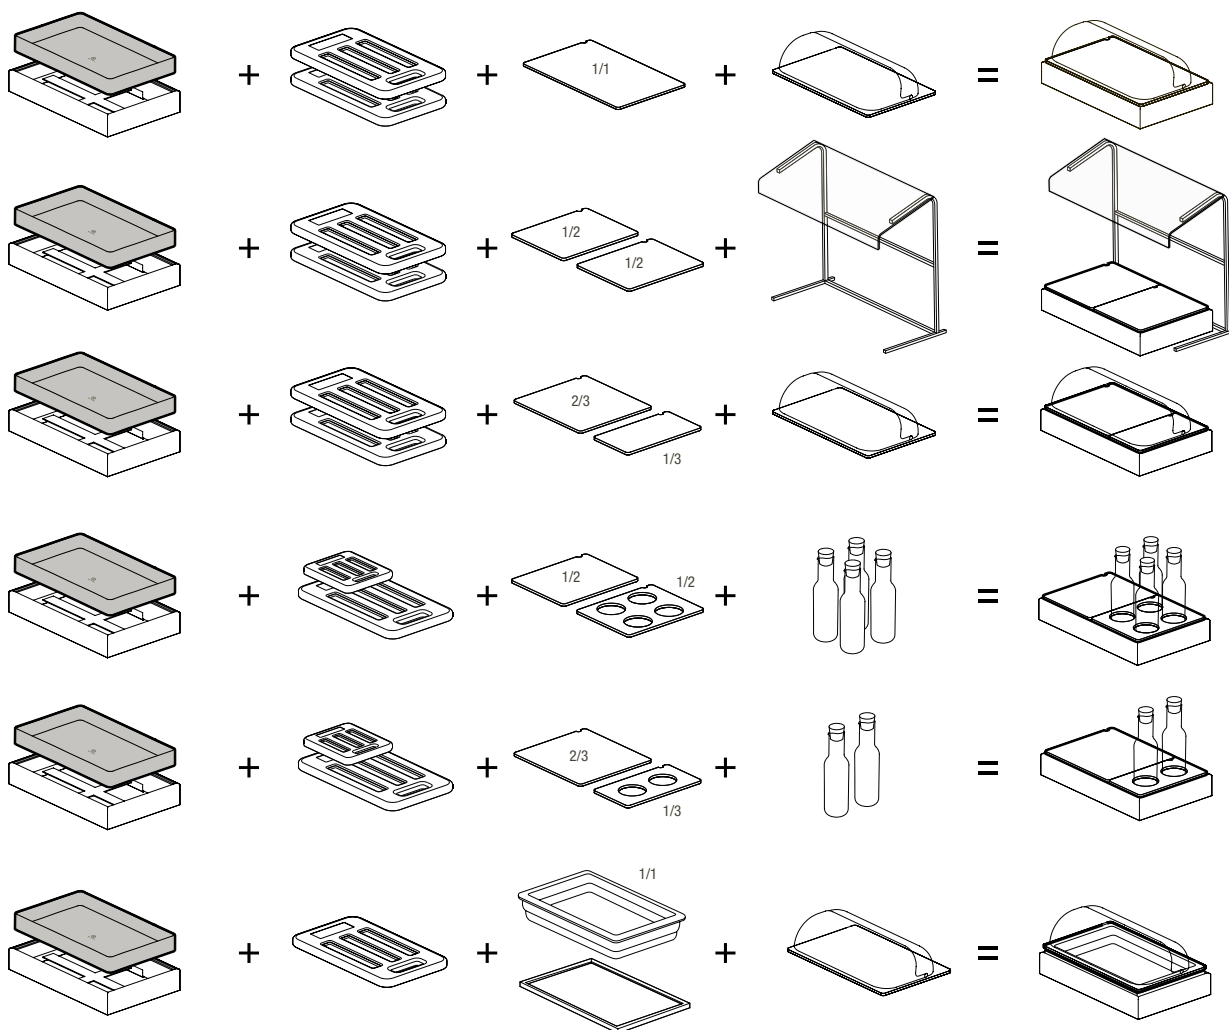

EN SCENE CONCEPT

STATION FROIDE MOBILE / MOBILE CHILLING STATION

De multiples combinaisons possibles adaptées à votre buffet
An array of combinations adapted to your buffet