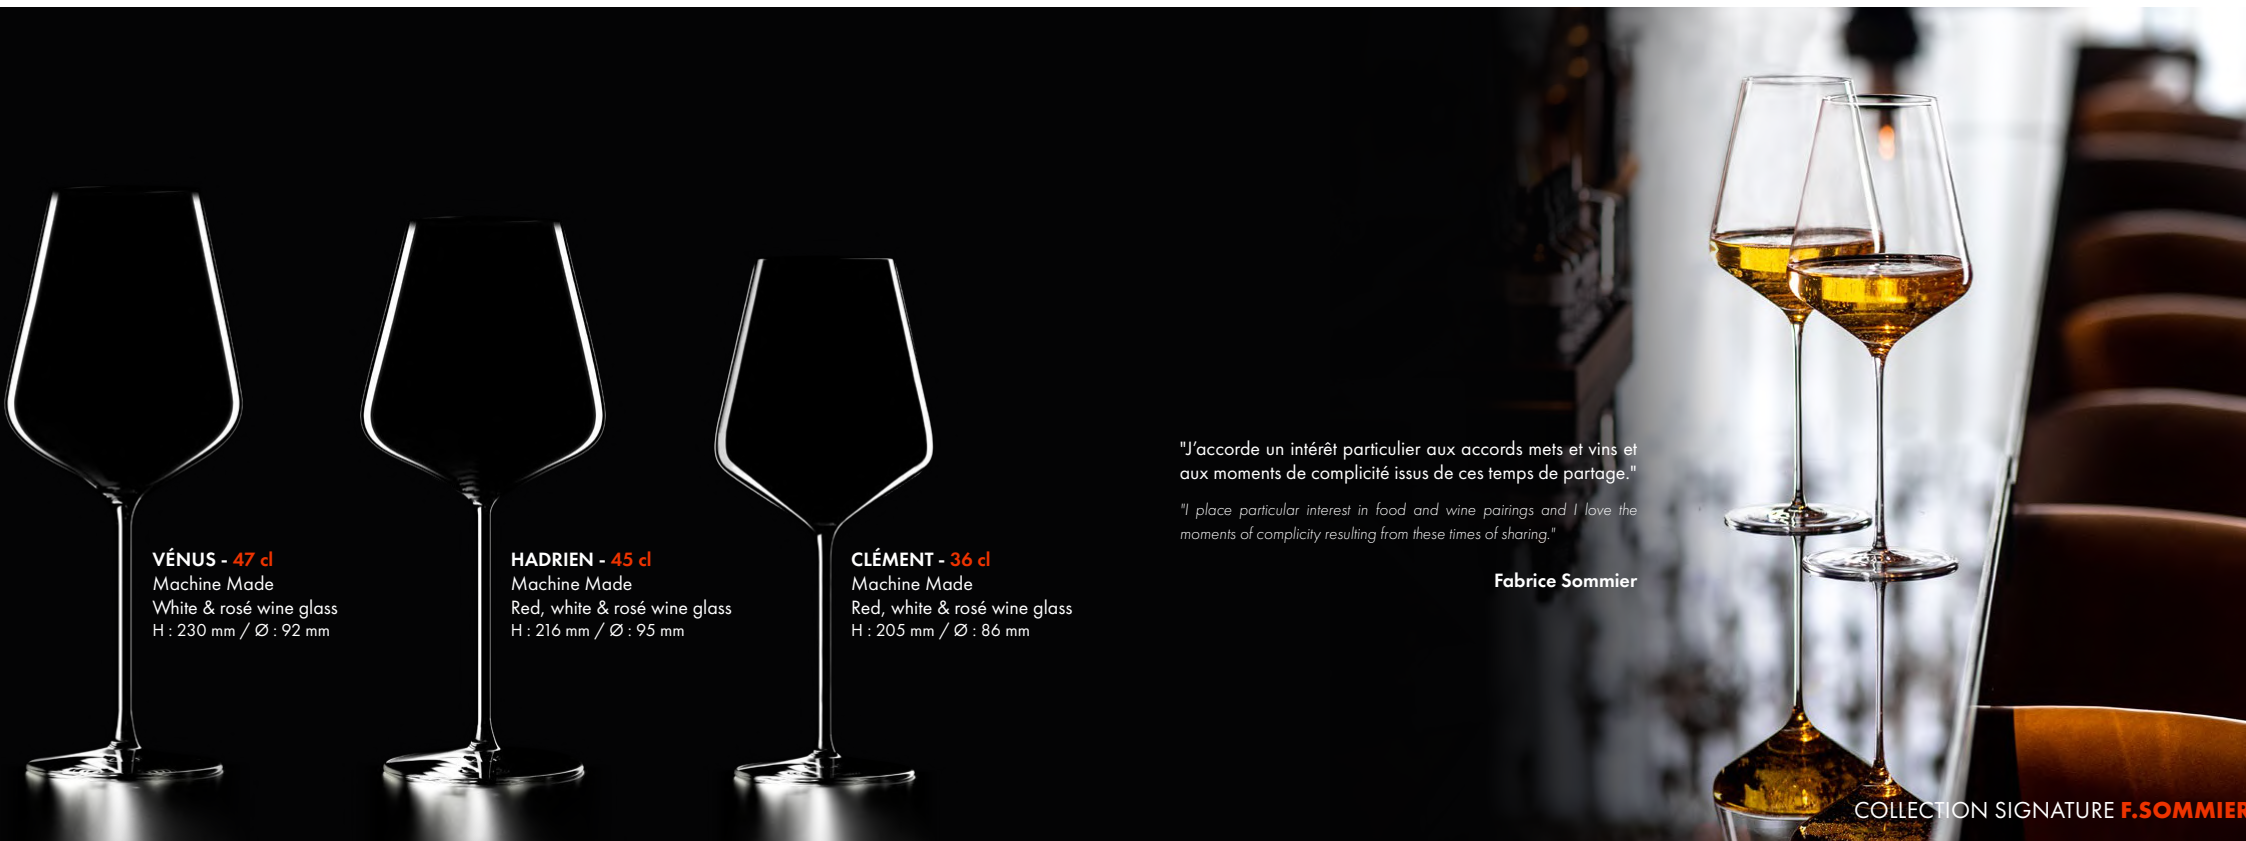

VÉNUS - 47 cl
Machine Made
White & rosé wine glass
H : 230 mm / Ø : 92 mm

HADRIEN - 45 cl
Machine Made
Red, white & rosé wine glass
H : 216 mm / Ø : 95 mm

CLÉMENT - 36 cl
Machine Made
Red, white & rosé wine glass
H : 205 mm / Ø : 86 mm

"J'accorde un intérêt particulier aux accords mets et vins et aux moments de complicité issus de ces temps de partage."

"I place particular interest in food and wine pairings and I love the moments of complicity resulting from these times of sharing."

Fabrice Sommier

COLLECTION SIGNATURE **F.SOMMIER**