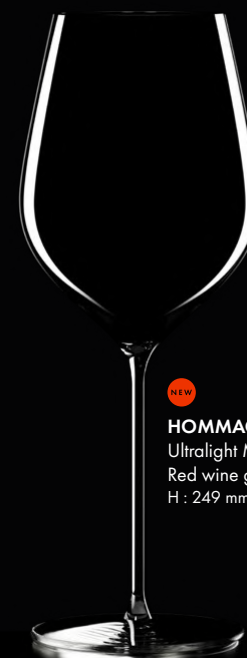

HOMMAGE 69 - 69 cl
Ultralight Machine Made
White & rosé wine glass
H : 250 mm / Ø : 104 mm

NEW
HOMMAGE 60 - 60 cl
Ultralight Machine Made
Red wine glass
H : 249 mm / Ø : 95 mm